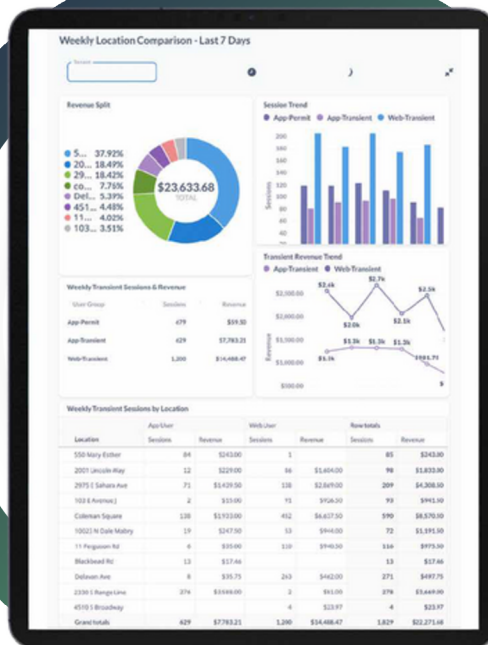

Live parking performance reports

Custom reports with live parking data

Track trends and set critical alerts

Automated reports from all your locations

Make data-driven business decisions.

GMP IQ organizes your parking data into infographic reports that reveal trends and patterns across your portfolio. Gain insight into parker behavior and tune your rate structures, permits, and offers to be more profitable.

Revenue and session reports for each location

Manage all your data in one place

Custom reports on demand

Set alerts for data milestones or events

Custom hierarchical access to reports

Encrypted data infrastructure