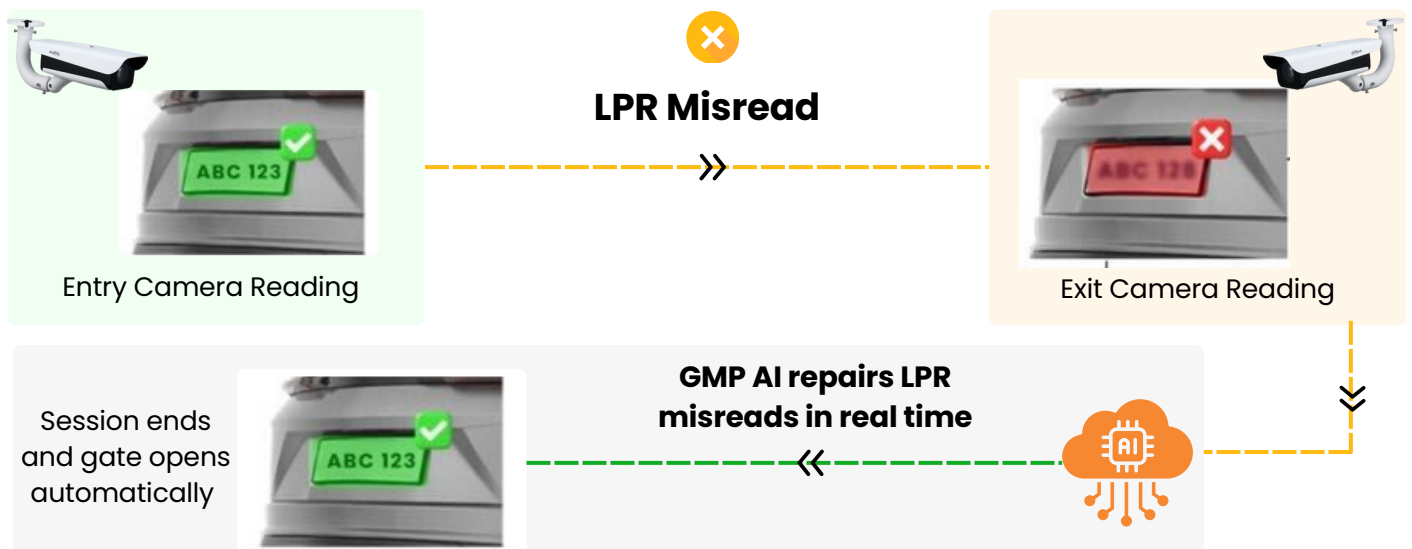

Ticketless AI-PARCS

ExpressLane sets up super-fast parking and payments with AI-assisted License Plate Matching. Parkers can drive in and out without stopping – parking sessions are created automatically as cameras identify both new and regular parkers. They can add a payment method online or tap a card to exit – ticketless, cashless, and lightning-fast!

Payment Options

Card on File

One-time app registration for automated payments

OR

App-Less

Scan a QR code for a one-time, app-less payment

OR

Tap & Park

Tap a credit card on exit to record payment

GMP AI for Flawless License Plate Matching

ExpressLane is a fully managed service where GMP AI repairs and closes sessions if the LPR system misreads a license plate.

**Reduce Support
Costs by 80%**

**Optimize
Revenue Capture**

**Say Goodbye
to Lost Tickets**

ExpressLane Configurations

	Entry	Exit	Payment Control
Gated Lot	Barrier	Barrier	On Exit
Gate at Exit	Barrierless	Barrier	On Exit
Gateless	Barrierless	Barrierless	Enforcement